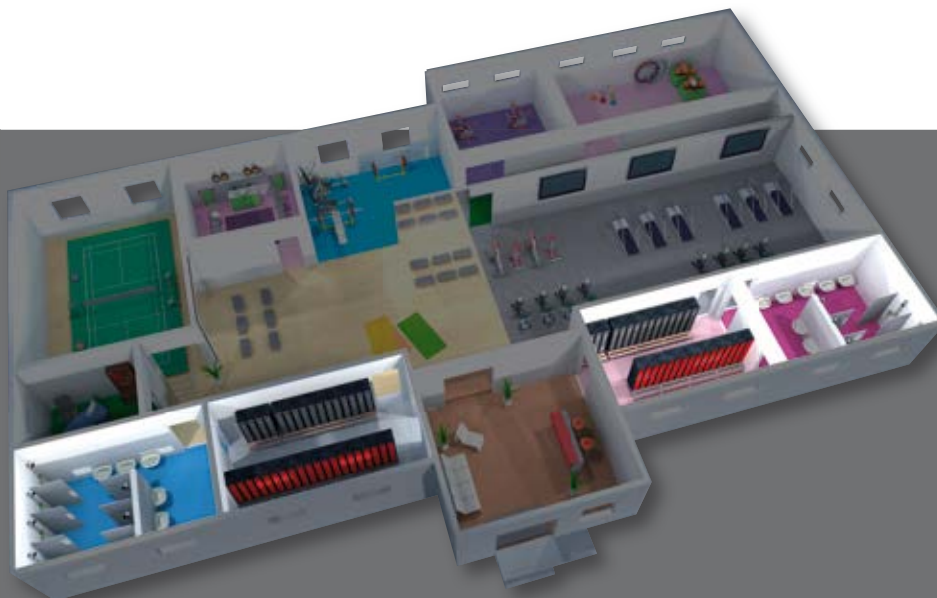

View all our ranges at gerflor.com or contact your Gerflor sales representative