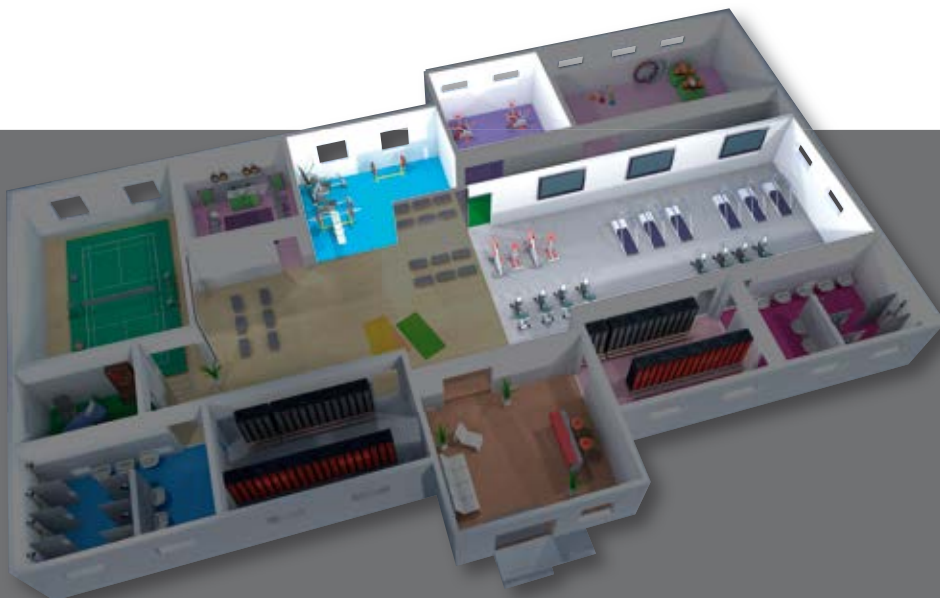

CREATION CLIC.....

View all our ranges at gerflor.com or contact your Gerflor sales representative